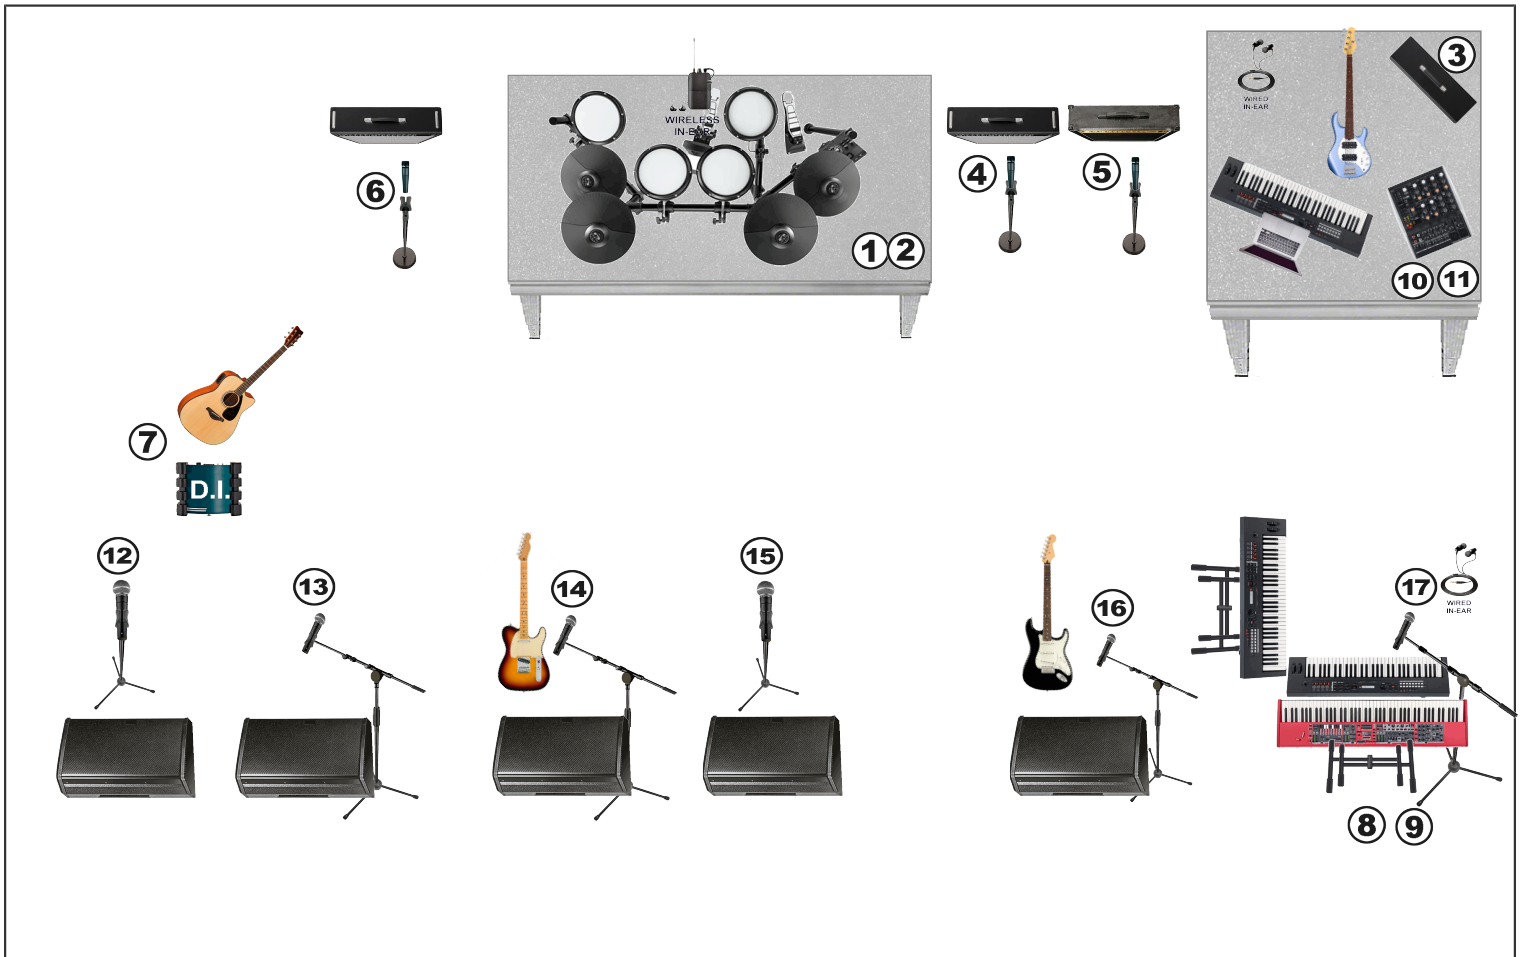

Radio Musikola

- | | | |
|---------------------------------|-------------------------------|-------------------------|
| 1 E. Drums-L (Phil) | 7 Ac. Guitar DI | 13 Amy - Vocal |
| 2 E. Drums-R (Phil) | 8 Keys 1 Left (Mark) | 14 Chris - Vocal |
| 3 Bass (XLR amp) (Jeff) | 9 Keys 1 Right (Mark) | 15 Tim - Vocal |
| 4 Guitar 1A (SM57) (Jim) | 10 Keys 2 Left (Jeff) | 16 Jim - Vocal |
| 5 Guitar 1B (SM57) (Jim) | 11 Keys 2 Right (Jeff) | 17 Mark - Vocal |
| 6 Guitar 2 (Mic) (Chris) | 12 Barbara - Vocal | |